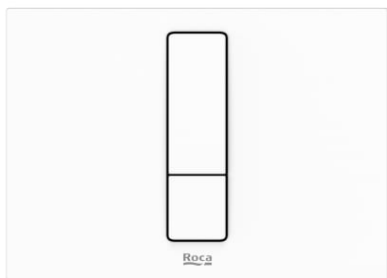

**DUPLO S**

**PS4 Dual - Dual flush plate**

**DIMENSIONS**

Length 202 mm  
 Width 6 mm  
 Height 145 mm

**COLOURS AND FINISHES**

● 07 Matt white

**TECHNICAL DRAWINGS**

**FEATURES**

Dual flush plate for Roca Duplo S installation systems. No tools required for installation.

Number of buttons: 2

BOUGHT TOGETHER FREQUENTLY

Duplo S Compact - Built-in structure with compact dual flush cistern for wall-hung WC. Ø 90 / Ø 110 elbow