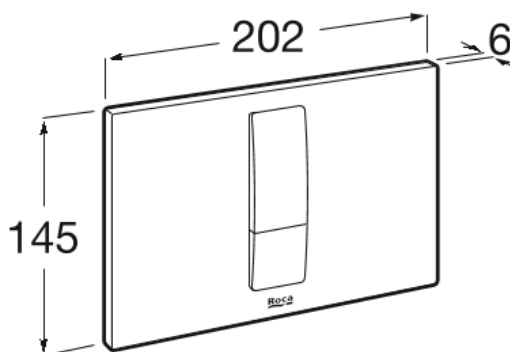

**DUPLO S**

**PS4 Dual - Dual flush plate**

**DIMENSIONS**

Length 202 mm  
 Width 6 mm  
 Height 145 mm

**COLOURS AND FINISHES**

● 07 Matt white

**TECHNICAL DRAWINGS**

**FEATURES**

Dual flush plate for Roca Duplo S installation systems. No tools required for installation.

Number of buttons: 2

BOUGHT TOGETHER FREQUENTLY

Duplo S Compact - Built-in structure with compact dual flush cistern for wall-hung WC. Ø 90 / Ø 110 elbow